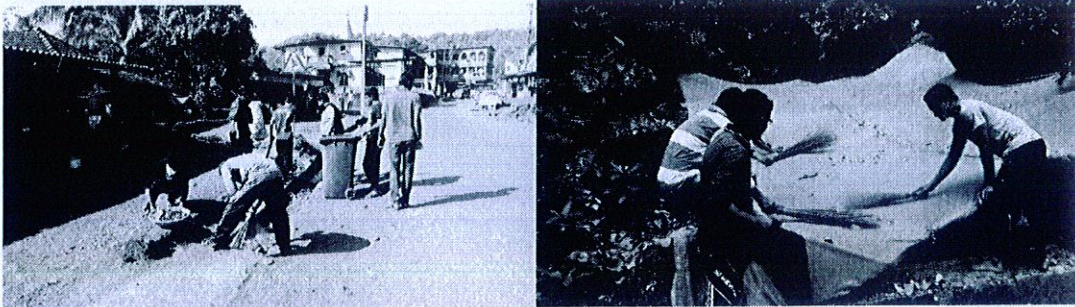

On the very first Day we set the camp and Inaugural function was arranged. From second Day Regular activities of Camp were started in which Physical Training at morning followed by work experiences like cleaning of main areas of Abloli village, cleaning of public water sources, cleaning and decoration of Anganvadi, awareness about cleanliness etc. were arranged.

In afternoon sessions guest lecturers were arranged for students in which Dr. Rahul Marathe guided on 'Personality Development', Prof. Yuvraj Patil guided about 'Me and my Idols', Prof. Pratik Kulkarni spoke about 'Sky watching and universe', Shri. Shirish Katkar spoke on the topic 'Are Punha Aayushyachya Petava Mashali', Prof. Ganesh Dive guided on 'Not me but you and Mr. Rashtrapal Sawant talked on 'Lokagitatun Lokashikshan'.

In the evening session Debates, sports were arranged and at night cultural programs of students were arranged.

This program is made successful under the guidance of respected Dr. Vijay Bedekar, Dr. K.D. Desai and Dr. Shilpa Kamat and coordinated by Mr. Audumbar Patkar, Mr. Pratik Kulkarni, Mr. Vinod Salunkhe, Mr. Shekhar Sawant and Ms. Komal Shinde student team of NSS.

Mr. Chandrakant Bait, Mr. Naresh Nimunkar (Sarpanch) and team helped to organize this event successfully.

Students cleaning market place and public water source area

Aslam
NSS Programme Officer
VPM's Maharshi Parshuram College
of Engineering Velneswar

Admet
Principal
VPM's Maharshi Parshuram College
of Engineering, Velneswar